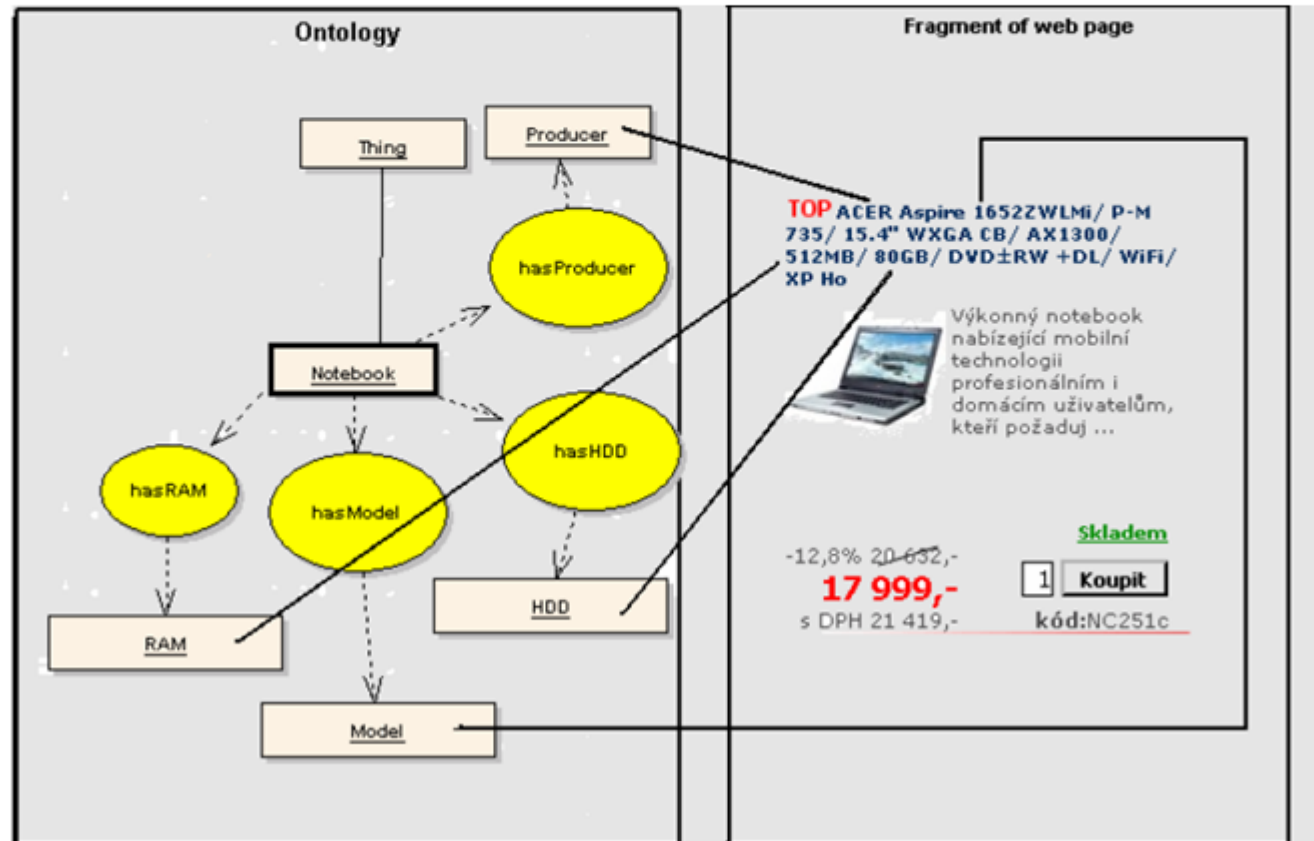

Ontology based attribute value extraction