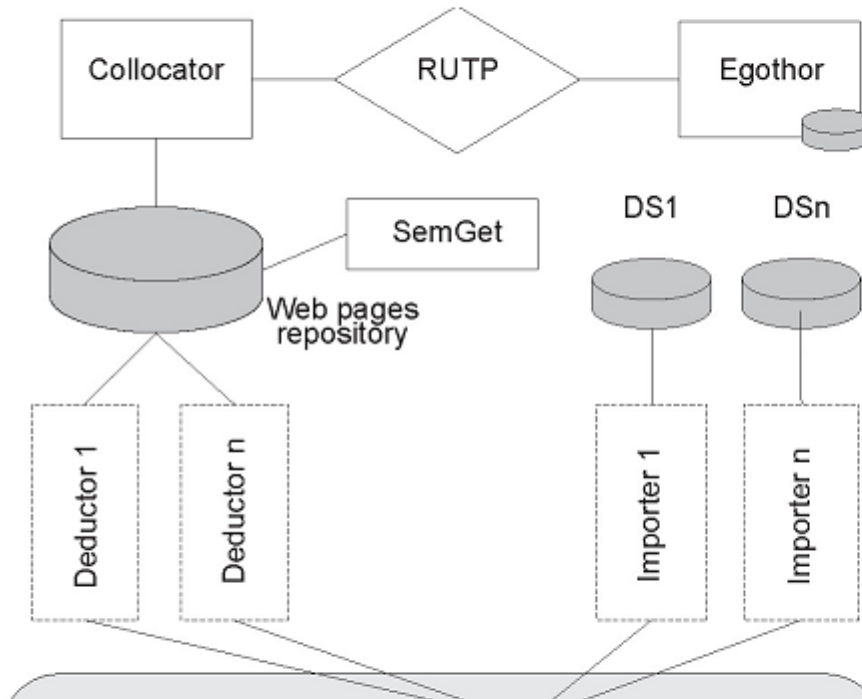

# Trisolda overview

- Import paths
- SemWeb repository
- Query environments

# Trisolda repository

- Stores incoming data
- Retrieves results for queries
- Stores used ontology

- Import interface, query interface, application server
- Trisolda datastore – holds data in any format

# Trisolda application server

- Not all accurate data and inferred knowledge available at the moment of data import
  - The knowledge of the world is not accurate
- Background worker
  - Inferencing, data unifications, reasoner
  - Uses import and query APIs
  - Framework for server's plug-ins
    - Other experimental implementations of reasoners, unifiers, etc.

# Import paths

- Batch insert
- Immediate insert

- Direct import
  - data in data sources
  - converters to the used ontology
- Crawling wild Web
  - Egothor web crawler
  - parsed pages stored
  - deductors deduce data and its ontology