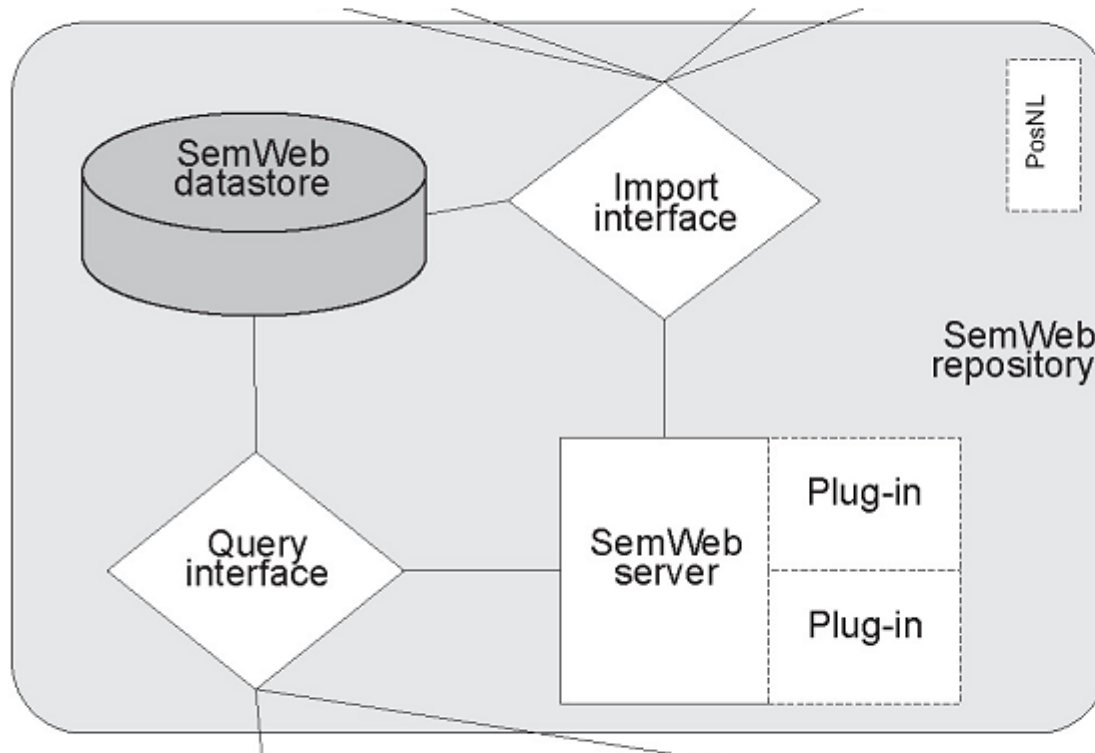

# Trisolda overview

- Import paths
- SemWeb repository
- Query environments

# Trisolda repository

- Stores incoming data
- Retrieves results for queries
- Stores used ontology

- Import interface, query interface, application server
- Trisolda datastore – holds data in any format

# Trisolda application server

- Not all accurate data and inferred knowledge available at the moment of data import
  - The knowledge of the world is not accurate
- Background worker
  - Inferencing, data unifications, reasoner
  - Uses import and query APIs
  - Framework for server's plug-ins
    - Other experimental implementations of reasoners, unifiers, etc.